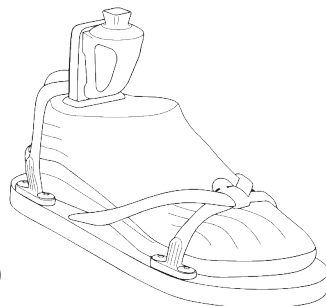

All the benefits of a carbon fiber foot:

- **Dynamic response** for smooth and effortless rollover,
- **Inversion and eversion** providing stability on uneven terrain,
- **A K3 activity level** designed for active users.

Components:

- 1 Split carbon fiber blades
- 2 An encapsulating cosmetic envelope
- 3 A titanium pyramidal adapter
- 4 Drainage grooves
- 5 Titanium screws

Technical specifications:

Foot information	
Category:	1 - 9
Size:	22 - 29
Foot weight (size 27):	585g (1.29lbs) with adapter and foot shell
Build height (size 27):	135 mm (5.3 inches)
Heel height (size 27):	10mm (3/8 inch)
Adapter options:	Male titanium pyramid
User information	
Level of amputation:	Transfemoral and transtibial
Mobility:	Low to high
Maximum weight:	146 kg (322 lbs)

Accessories:

SQY Beach

The accessory to be attached to sandals or flip-flops that ensures a secure grip on the prosthetic foot. (included with the SQY Foot)

SQY Connect
Access to general and personal information of SQY Foot.