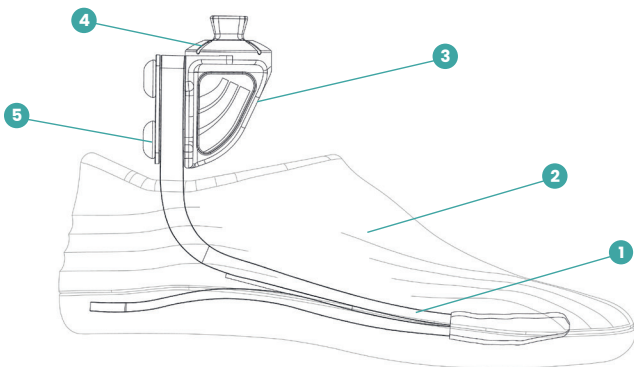

Sand, water, slippery ground... No matter the terrain. The SQY Foot helps you stay on course.

An encapsulated blade for transitioning smoothly from one surface to another:

- Easy drying and cleaning after exposure to sand or water,
- Simple and quick towel wiping,
- Easy to put shoes back on.

A next-generation elastomer capsule, equipped with an anti-slip feature, allows:

- Optimal grip on damp or wet surfaces,
- Complete waterproofing against water, sand, and debris...
- User peace of mind on all types of surfaces.

Components:

- 1 Split carbon fiber blades
- 2 An encapsulating cosmetic envelope
- 3 A titanium pyramidal adapter
- 4 Drainage grooves
- 5 Titanium screws

Technical specifications:

Foot information	
Category:	1 - 9
Size:	22 - 29
Foot weight (size 27):	585g (1.29lbs) with adapter and foot shell
Build height (size 27):	135 mm (5.3 inches)
Heel height (size 27):	10mm (3/8 inch)
Adapter options:	Male titanium pyramid
User information	
Level of amputation:	Transfemoral and transtibial
Mobility:	Low to high
Maximum weight:	146 kg (322 lbs)